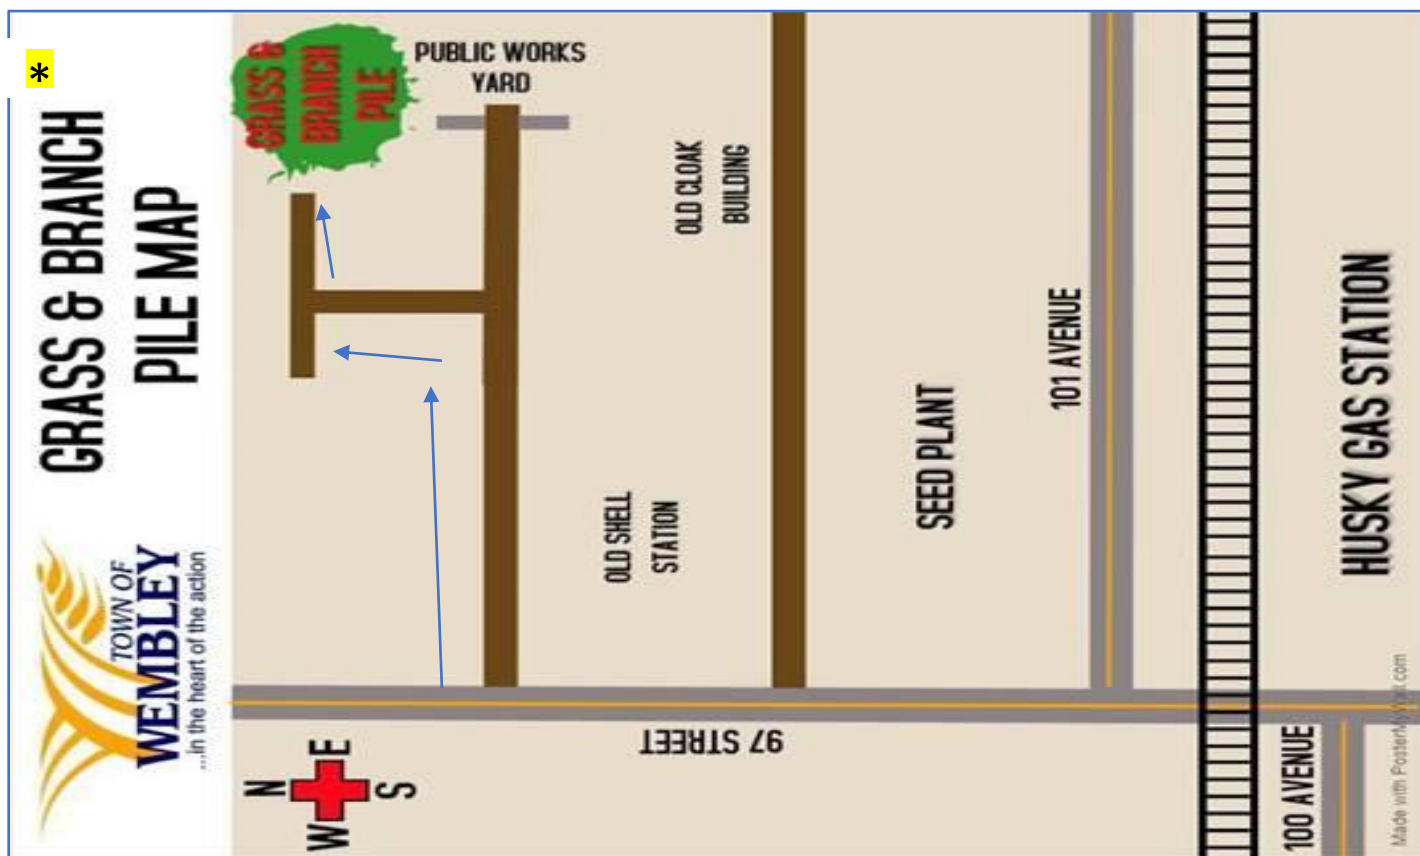

The West Grande Prairie Regional Landfill is FREE for Residents

PH: 780-356-0007 Location: From Hwy 672 Emerson Trail head North on Range Road 93

See map on page 2.

Note: Branches and Grass Clippings can be brought at the Town Grass and Branch Compose (road access found before the Town's Public Works Yard gate. See map on page 2)

Thank you for your cooperation in making our Town a cleaner place to live!

***Town's Grass & Branch Pile Area is not a dump for household garbage.**

If caught disposing other, then non-noxious weed - grass or branches you may be subject to fines.