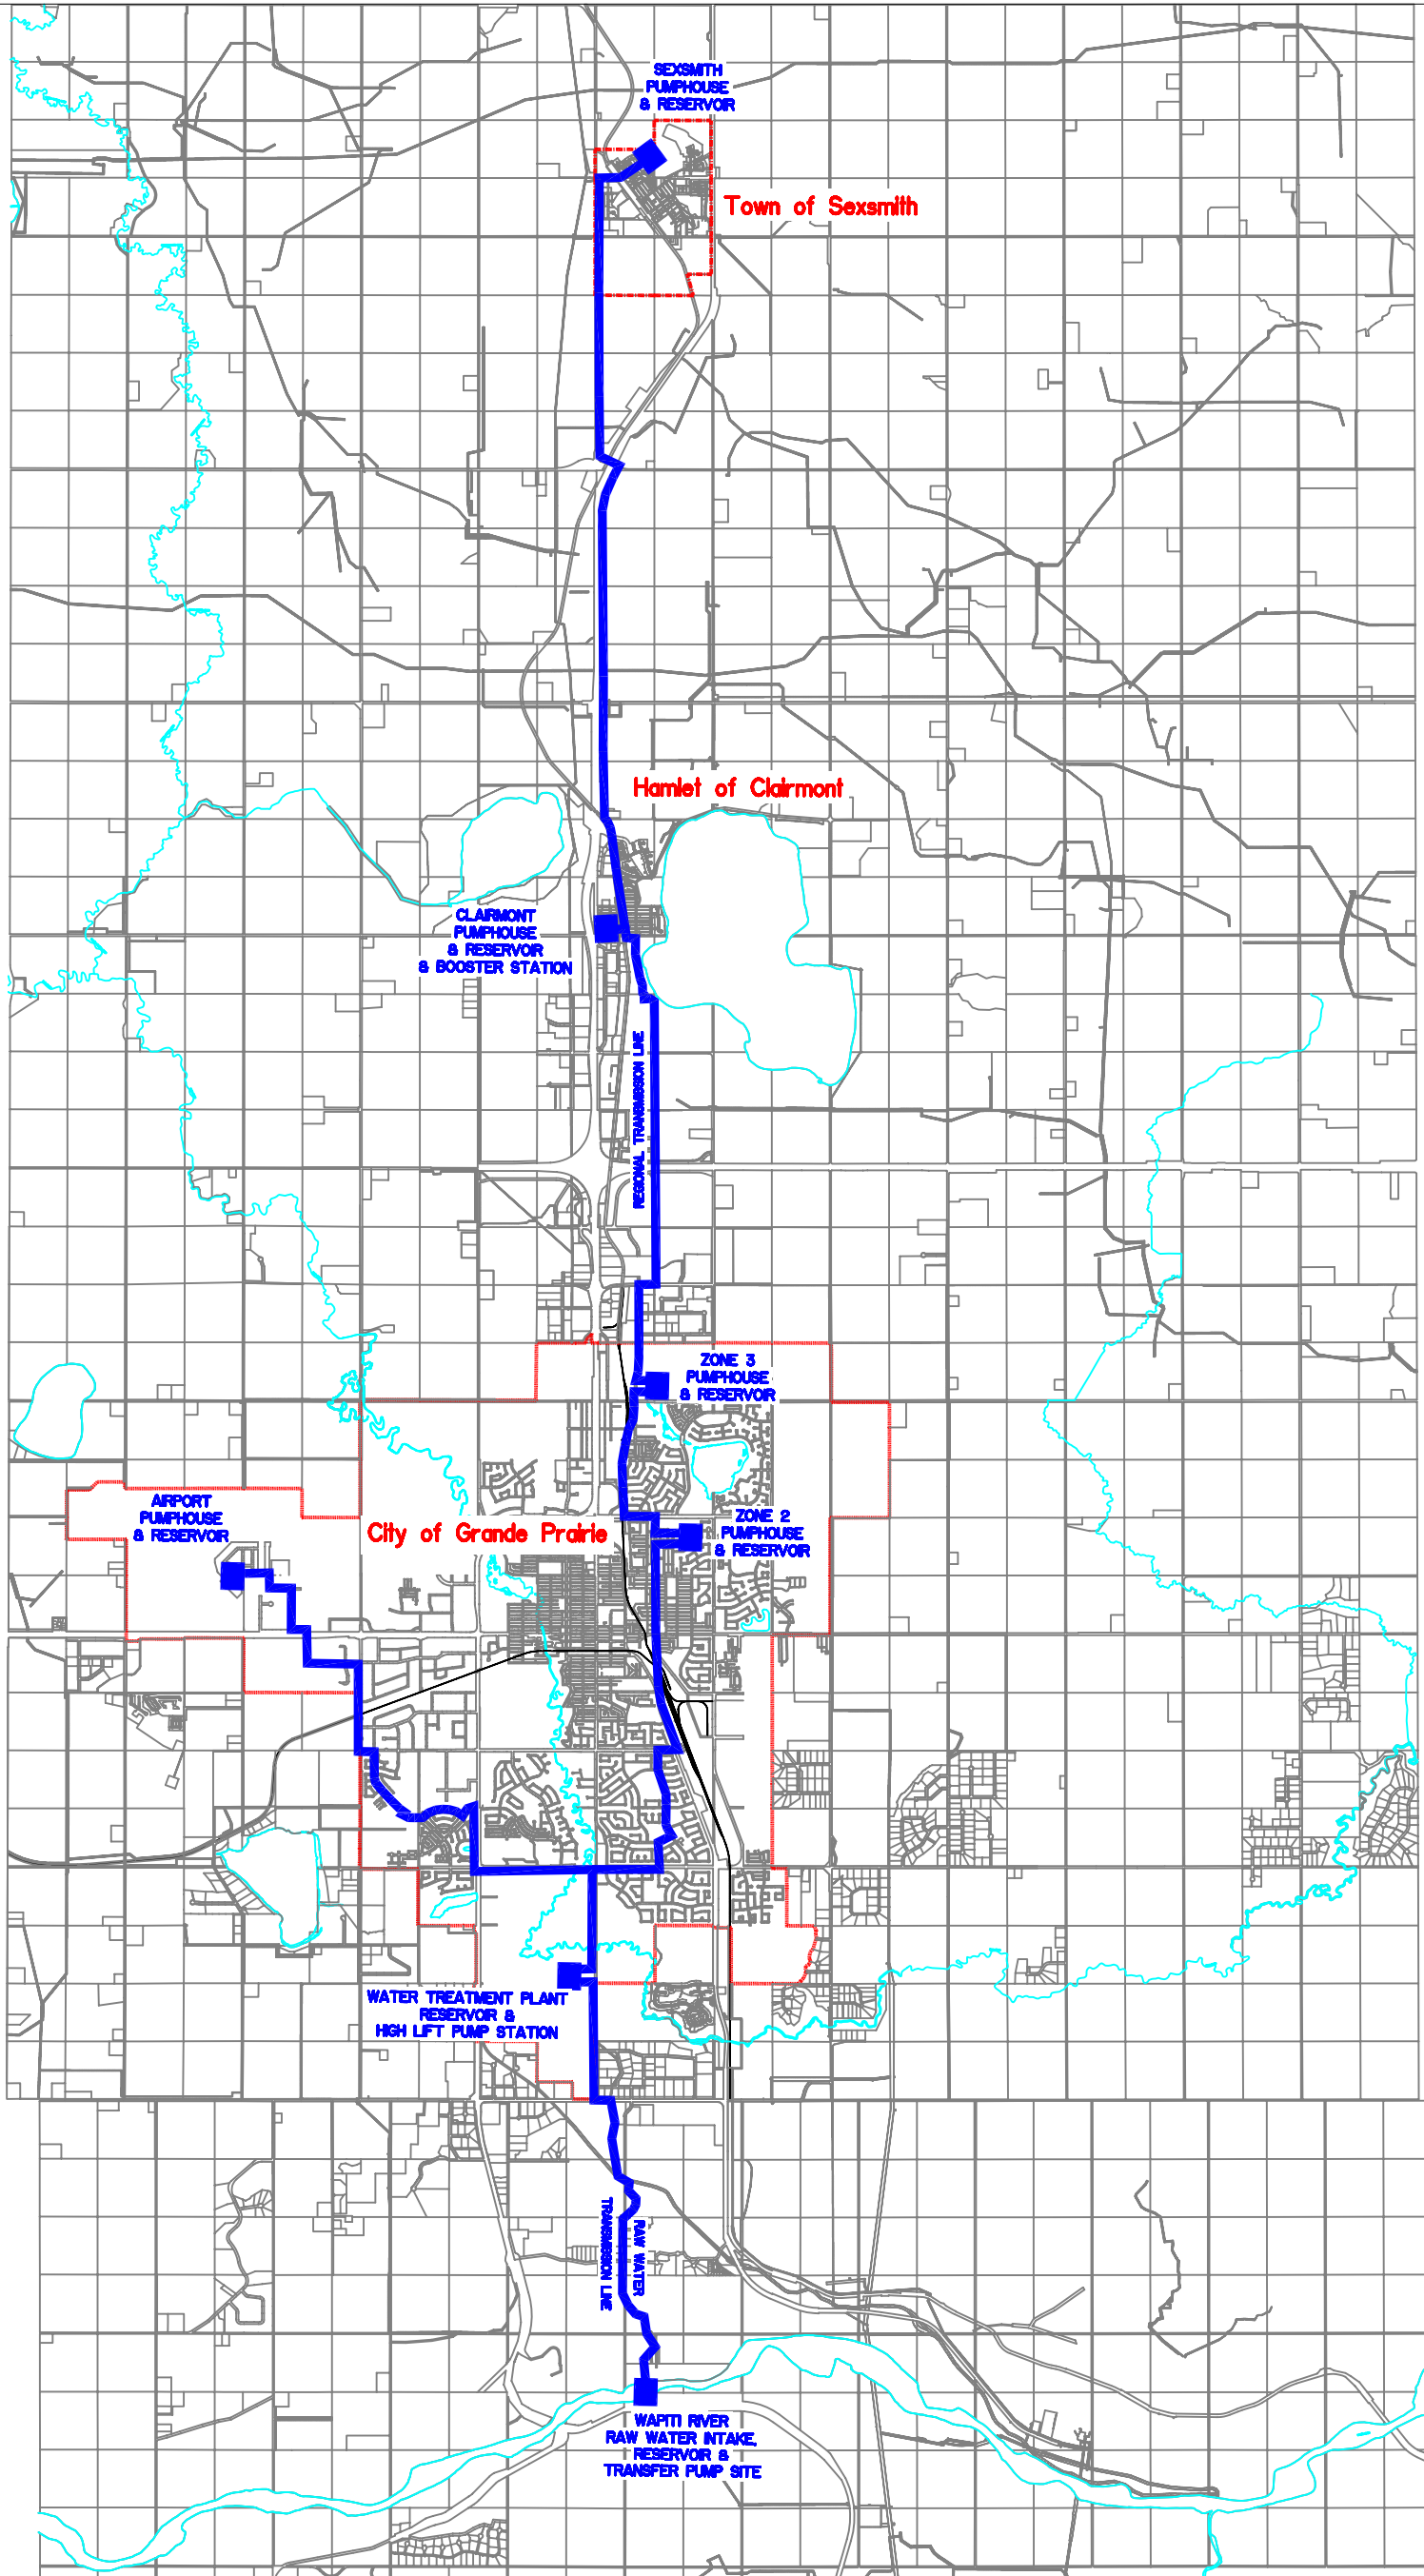

RGE. 6 W6M

RGE. 5 W6M

TWP. 73

TWP. 72

TWP. 71

TWP. 70

THE CITY OF GRANDE PRAIRIE

Regional Water Supply